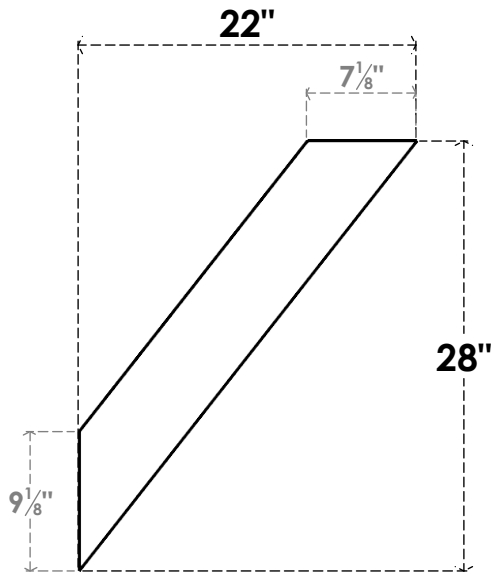

ITEM NUMBER: BRCPC060X22000X28000TRA

6"W X 22"D X 28"H TRADITIONAL ARCHITECTURAL GRADE PVC CLOSED KNEE BRACE

SIDE PROFILE

FRONT PROFILE

ISOMETRIC

EKENA MILLWORK
2300 WEST MAIN ST.
CLARKSVILLE, TX 75426
TOLL FREE: 866-607-0453
WWW.EKENAMILLWORK.COM