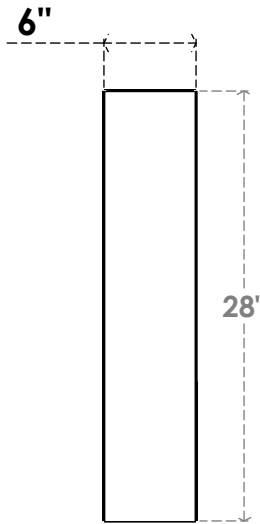

ITEM NUMBER: BRCPC060X22000X28000TRA

6"W X 22"D X 28"H TRADITIONAL ARCHITECTURAL GRADE PVC CLOSED KNEE BRACE

SIDE PROFILE

FRONT PROFILE

ISOMETRIC

EKENA MILLWORK
2300 WEST MAIN ST.
CLARKSVILLE, TX 75426
TOLL FREE: 866-607-0453
WWW.EKENAMILLWORK.COM

NOTES

1. INSTALLATION TO BE COMPLETED IN ACCORDANCE WITH MANUFACTURER'S SPECIFICATIONS.
2. DRAWING MAY NOT BE TO SCALE
3. THIS DRAWING IS INTENDED FOR DESIGN AND PLANNING PURPOSES ONLY.
4. ALL INFORMATION CONTAINED HEREIN WAS CURRENT AT THE TIME OF DEVELOPMENT BUT MUST BE REVIEWED AND APPROVED BY THE PRODUCT MANUFACTURER TO BE CONSIDERED ACCURATE.
5. ARCHITECTURAL GRADE PVC PRODUCTS ARE MADE FROM EXPANDED CELLULAR PVC AND COME NATURALLY WHITE BUT MAY BE PAINTED